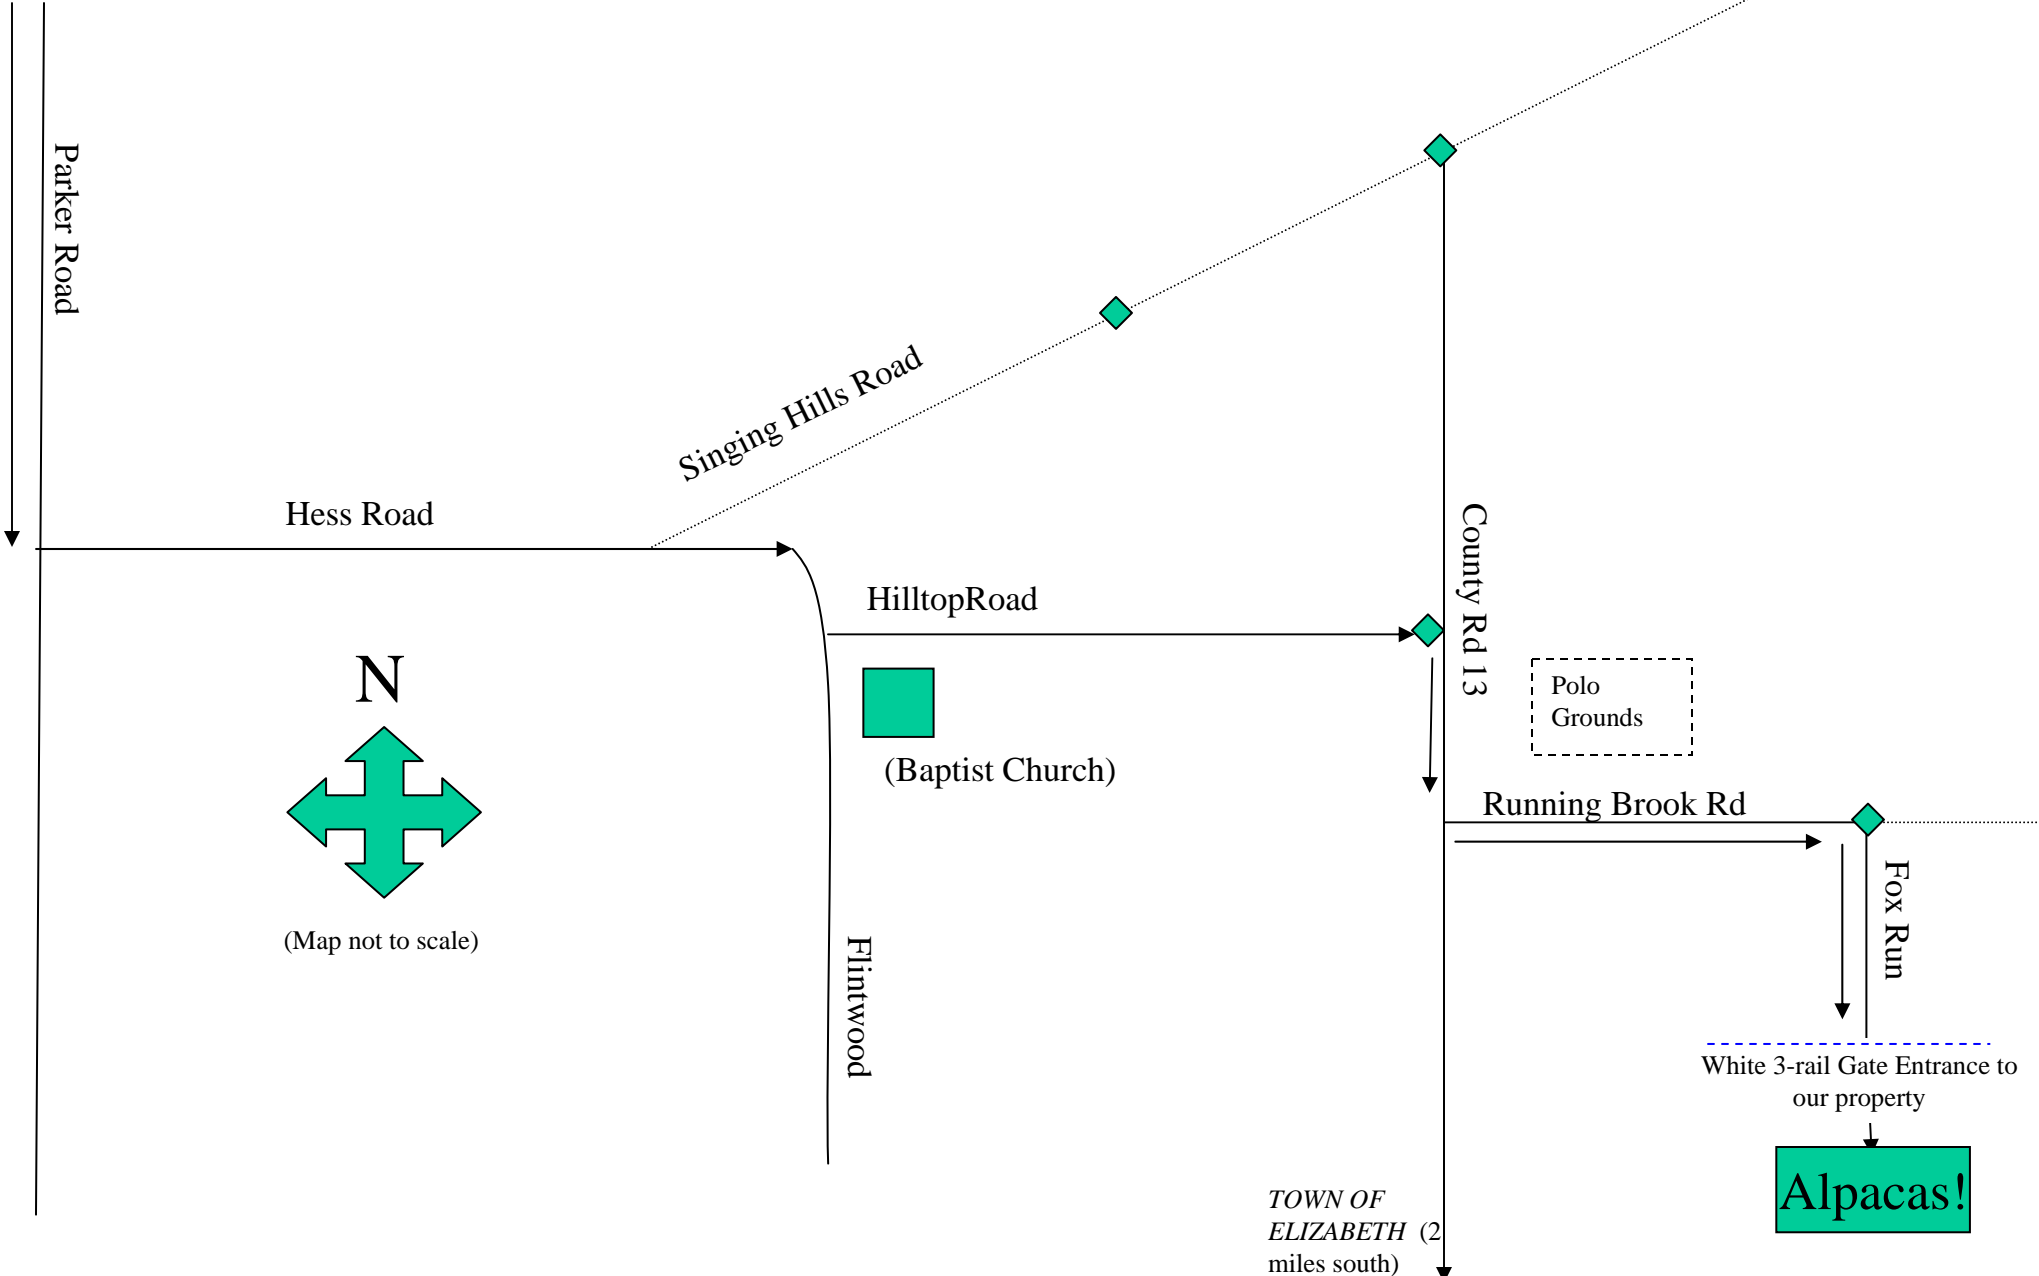

TOWN OF PARKER

(Map not to scale)

Hilltop Road
(Baptist Church)

Polo Grounds

County Rd 13

Running Brook Rd

Fox Run

White 3-rail Gate Entrance to our property

Alpacas!

TOWN OF ELIZABETH (2 miles south)